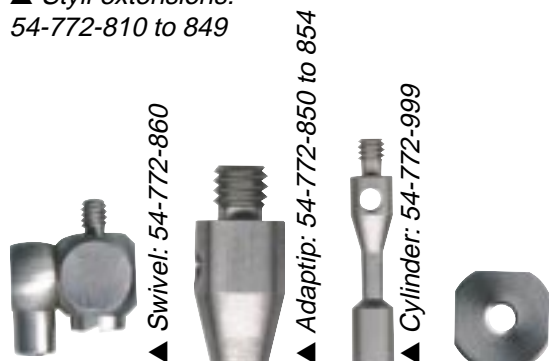

All probes are fitted with M2 Threads, and have a variety of adaptors available for conversion to M3 and M4 sizes, allowing Fowler styli to be used on other manufacturer's probing systems

- Manufactured in the USA to our exacting specifications.
- Constructed from hardened stainless steel
- Precision ruby ball tips, maximum stiffness is assured. The finest quality industrial rubies are used for maximum system integrity.

Order No.	Description
54-770-001	3/4" Probe Extension
54-770-002	2" Probe Extension
54-770-004	4" Probe Extension
54-770-005	Small Case for CMM Probe
54-770-114	Replacement 14mm shank
54-770-120	Replacement 20mm shank
54-770-138	Replacement 3/8" shank
54-772-000	11 Piece Styli Kit
54-772-111	Styli Wrench
54-772-300	Ruby Styli 1mm x 10mm L
54-772-301	Ruby Styli 1mm x 20mm L
54-772-309	Ruby Styli 2mm x 10mm L
54-772-310	Ruby Styli 2mm x 20mm L
54-772-329	Ruby Styli 3mm x 10mm L
54-772-330	Ruby Styli 3mm x 20mm L
54-772-340	Ruby Styli 4mm x 20mm L
54-772-350	Ruby Styli 6mm x 10mm L
54-772-360	Ruby Styli 8mm x 12mm L
54-772-810	Extension 10mm L M2 x 4
54-772-820	Extension 20mm L M2 x 4
54-772-830	Extension 30mm L M2 x 4
54-772-840	Extension 40mm L M2 x 4
54-772-849	Extension 60mm L M2 x 4
54-772-850	CMM Adaptip M3-M2
54-772-851	CMM Adaptip M2-M3
54-772-852	CMM Adaptip M4-M2
54-772-853	CMM Adaptip M2-M4
54-772-854	CMM Adaptip M4-M3
54-772-860	8mm Swivel knuckle adaptor
54-772-862	Star Styli CMM 20 x 2mm
54-772-864	Cross head adaptor 6 x 8mm
54-772-999	3mm x 13mm cylinder M2 x 4
54-770-000	Case for 54-772-000

11 Piece styli kit (above) contains:
 Assorted probes: 54-772-300, 301, 309, 310, 329 and 330.
 Extensions: 54-772-820 & 840
 8mm swivel: 54-772-860
 Crosshead: 54-772-864
 Styli wrench: 54-772-111 and Custom fit case

▲ Probe extensions: 54-770-001 to 004

▲ Styli extensions:
54-772-810 to 849

▲ Swivel: 54-772-860

▲ Adaptip: 54-772-850 to 854

▲ Cylinder: 54-772-999

▲ Cross Head: 54-772-864