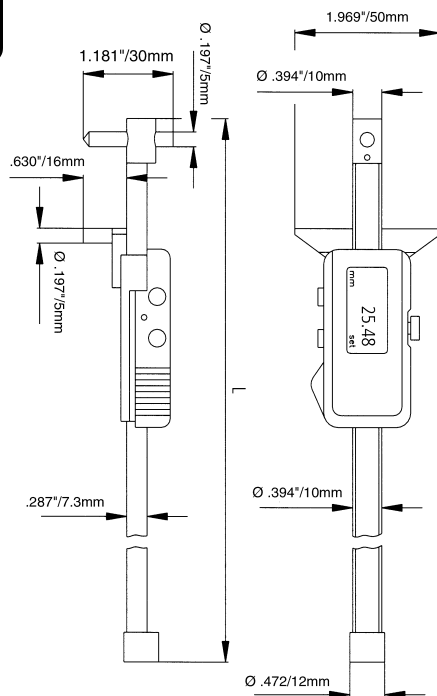

# Calitrace Multi-Purpose Gage

Fowler/Sylvac introduces the new Calitrace multi-purpose gage. The Calitrace has many useful applications including scribing, inside, outside and depth measuring. By adding optional cones the Calitrace can be used for centerline applications. The Calitrace also offers optional groove anvils for internal or external measuring.

**Applications**

- Multi-function measuring device
- .0005\"/>

Order No.	Description	Accuracy	Repeatability	Length
54-142-150	6\"/>			
54-142-300	12\"/>			
54-142-600	24\"/>			
54-110-106	Cone set (.55\"/>			
54-110-107	Pair of holders with M2.5 thread (does not include tips)			
54-115-333	Simplex Computer Connection Kit			
54-100-350	3v Lithium Replacement battery (type CR2032 or BR2032)			