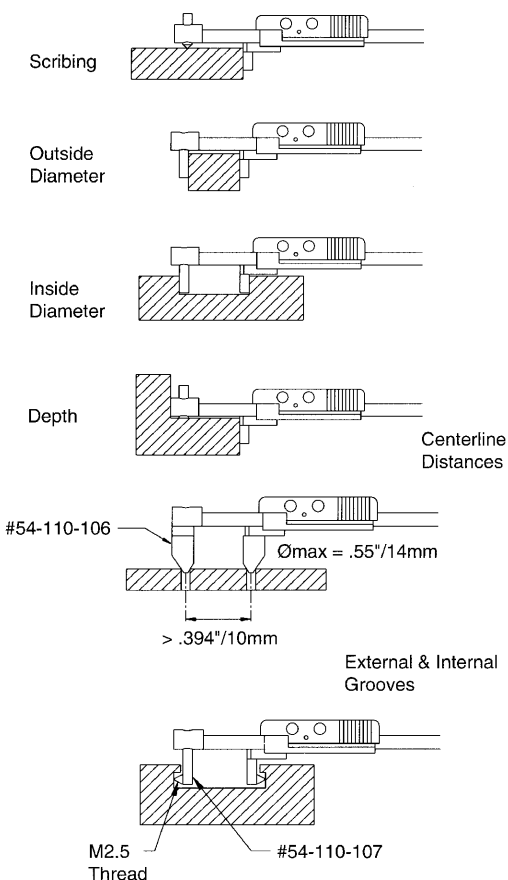

# Calitrace Multi-Purpose Gage

Fowler/Sylvac introduces the new Calitrace multi-purpose gage. The Calitrace has many useful applications including scribing, inside, outside and depth measuring. By adding optional cones the Calitrace can be used for centerline applications. The Calitrace also offers optional groove anvils for internal or external measuring.

**Applications**

- Multi-function measuring device
- .0005\"/>

Order No.	Description	Accuracy	Repeatability	Length
54-142-150	6\"/>			
54-142-300	12\"/>			
54-142-600	24\"/>			
54-110-106	Cone set (.55\"/>			
54-110-107	Pair of holders with M2.5 thread (does not include tips)			
54-115-333	Simplex Computer Connection Kit			
54-100-350	3v Lithium Replacement battery (type CR2032 or BR2032)			