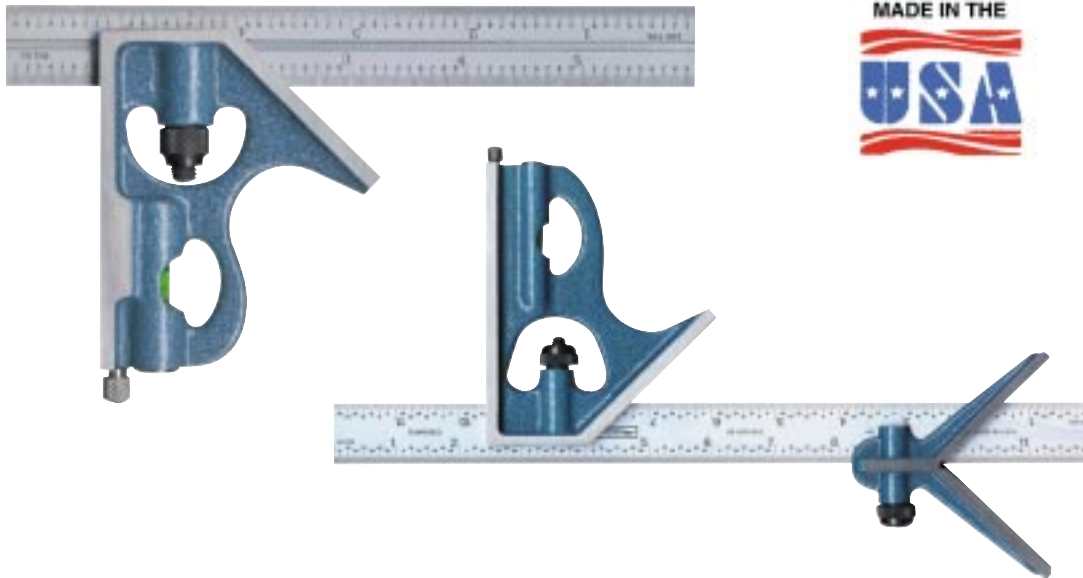

## Combination Squares

▲ Top: 2 Pc. Combination Sq. #52-378-006; Bottom:  
3 Pc. Combination Sq. #52-372-012 (**CAST HEADS**).

Order No.	Blade Size	Graduation
<b>3-Piece Combination Squares — Cast Heads:</b>		
<b>Inch Series:</b>		
52-370-006	6"	4R
52-375-006	6"	16R
52-372-012	12"	4R
52-377-012	12"	16R
52-372-018	18"	4R
52-372-024	24"	4R
<b>Metric Series:</b>		
52-372-005	150mm	1mm-0.5mm
52-372-013	300mm	1mm-0.5mm
<b>2-Piece Combination Squares — Cast Heads:</b>		
<b>Inch Series:</b>		
52-373-006	6"	4R
52-378-006	6"	16R
52-373-012	12"	4R
52-378-012	12"	16R
52-373-018	18"	4R
52-373-024	24"	4R
<b>Metric Series:</b>		
52-373-013	300mm	1mm-0.5mm
<b>Inch &amp; Metric:</b>		
52-375-007	6"(150mm)	32nds & 64ths/1mm & 0.5mm