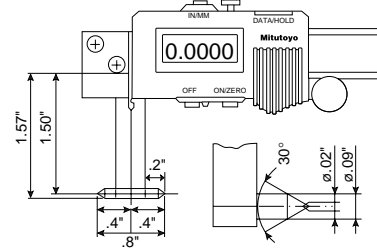

##### Metric (with SPC output)

Order No.	Range	LCD Resolution	Accuracy	Remarks
573-146-10	20 –150mm	0.01mm	±0.03mm	Pointed jaw type, Without Depth Bar

For SPC output order connecting cable **959149** (1m) or **959150** (2m). Replacement Battery: **541980** (1pc), **541980-10** (10 pcs/SET)

## Inside Point

Additional values for width of jaws imprinted on frame.

- +.8 in.
- +20.32mm

## Inside Groove

Additional values for width of jaws imprinted on frame.

- +.4 in.
- +10.16mm

## Digimatic Inside Pointed Jaw