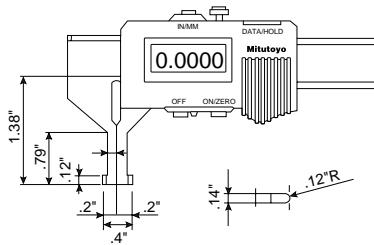

Digimatic Inside Groove