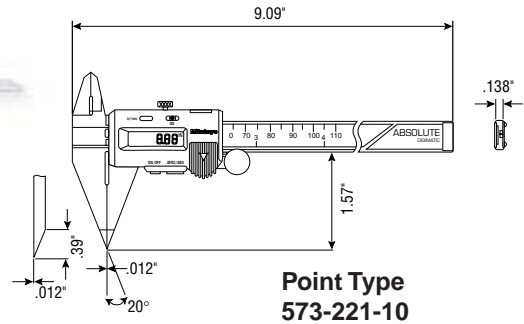

**Point Type
573-221-10**