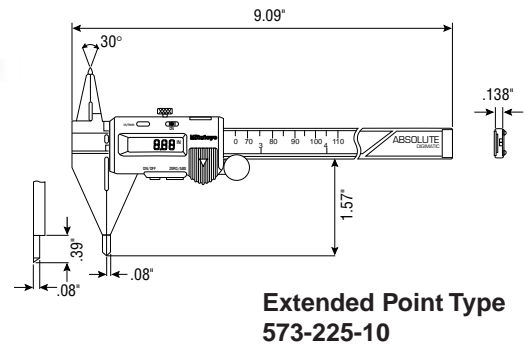

**Extended Point Type
573-225-10**

Shallow planes and similar dimensions can be accurately measured with MITUTOYO Point and Extended Point Calipers. The narrow tip jaws fit into very small grooves and tracks,

making many previously difficult outside measurements far easier to obtain. Digimatic models now feature Mitutoyo's exclusive Absolute encoder.

Features

- Comes with inside jaws.
- Measures depth and step dimensions.
- Includes carrying case.

Specifications

Digimatic Point Calipers with Absolute Encoder

Inch/Metric (with SPC output)

Order No.	Range	LCD Resolution	Accuracy
573-221-10	0-6"	.0005"	±.001"
	0-150mm	0.01mm	
573-225-10	0-6"	.0005"	±.001"
	0-150mm	0.01mm	

*For SPC output order Connecting Cable **959149** (1m) or **959150** (2m). All models listed above operate on a single SR-44 (**541980**) battery which lasts approximately 3.5 years with normal use. Replacement Battery: **541980** (1pc), **541980-10** (10 pcs/SET)